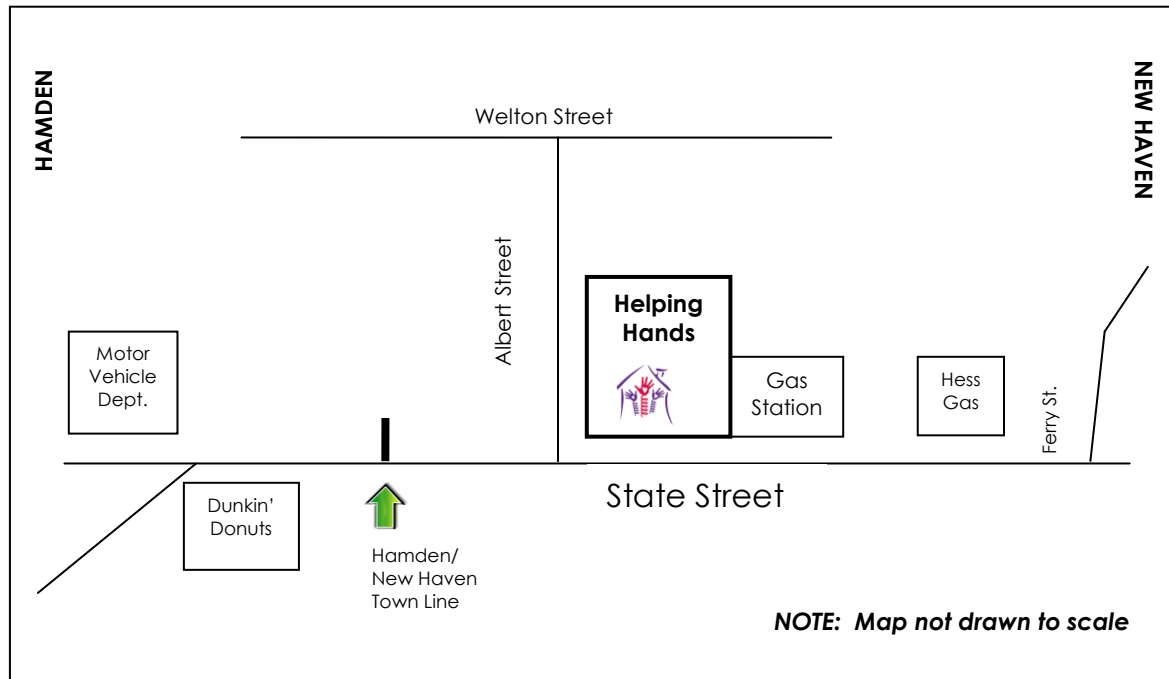

Visit our Website at www.helpinghandsctfb.com 

CONVENIENT LOCATION!

From Branford/Guilford: Take I-95 South toward New Haven; Merge onto I-91 North via Exit 48 toward Hartford. Take the State St. exit (Exit 5). Turn slightly left onto State St. Follow for 1 mile and Helping Hands is on your right.

From Orange/West Haven: Take I-95 North toward New Haven; Merge onto I-91 North via Exit 48 on the left toward Hartford. Take the State St. exit (Exit 5). Turn slightly left onto State St. Follow for 1 mile and Helping Hands is on your right.